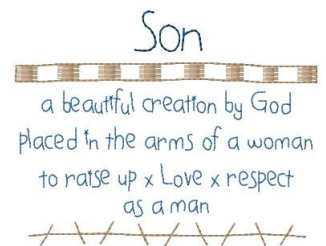

**Name:** Son Created By God Machine  
Embroidery Design

**SKU:** HS01-HSE700TS

**Brand:** HeartStrings Embroidery

**Unique Colors:** 13 (4 color Stops)