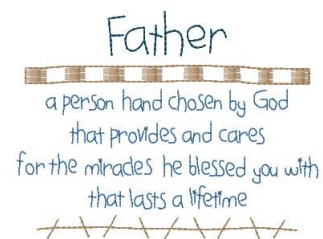

Name: Chosen Father Machine Embroidery Design

SKU: HS01-HSE696TS

Brand: HeartStrings Embroidery

Unique Colors: 13 (4 color Stops)

Unique Colors

	Color Name (Color Code)	Manufacturer - Type
	Super White (1001) [No Color Selected]	madeira - rayon
	Dusty Lilac (1263) [No Color Selected]	madeira - rayon
	Crocus (286)	Exquisite - Polyester 1000m