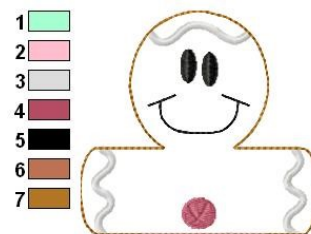

Name: Gingerbread Man Outline Machine Embroidery Design

SKU: HS01-HSE690_8

Brand: HeartStrings Embroidery

Unique Colors: 13 (7 color Stops)

Unique Colors

	Color Name (Color Code)	Manufacturer - Type
	Super White (1001) [No Color Selected]	madeira - rayon
	Dusty Lilac (1263) [No Color Selected]	madeira - rayon
	Crocus (286)	Exquisite - Polyester 1000m

Complete Color Sequence

#		Color Name (Color Code)	Manufacturer - Type
1		Super White (1001) [No Color Selected]	madeira - rayon
2		Super White (1001) [No Color Selected]	madeira - rayon
3		Crocus (286)	Exquisite - Polyester 1000m