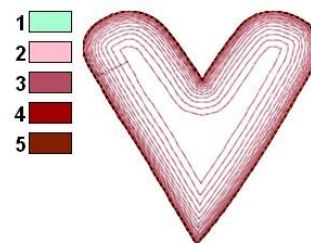

Name: Country Heart Outline Machine
Embroidery Design

SKU: HS01-HSE690_7

Brand: HeartStrings Embroidery

Unique Colors: 13 (5 color Stops)

Unique Colors

	Color Name (Color Code)	Manufacturer - Type
	Super White (1001) [No Color Selected]	madeira - rayon
	Dusty Lilac (1263) [No Color Selected]	madeira - rayon
	Crocus (286)	Exquisite - Polyester 1000m

Complete Color Sequence

#		Color Name (Color Code)	Manufacturer - Type
1		Super White (1001) [No Color Selected]	madeira - rayon
2		Super White (1001) [No Color Selected]	madeira - rayon
3		Crocus (286)	Exquisite - Polyester 1000m