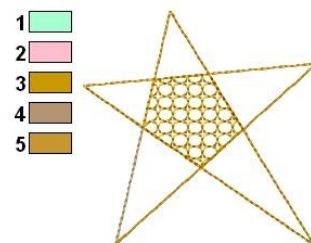

Name: Country Star Outline Machine Embroidery Design

SKU: HS01-HSE690_6

Brand: HeartStrings Embroidery

Unique Colors: 13 (5 color Stops)

Unique Colors

	Color Name (Color Code)	Manufacturer - Type
	Super White (1001) [No Color Selected]	madeira - rayon
	Dusty Lilac (1263) [No Color Selected]	madeira - rayon
	Crocus (286)	Exquisite - Polyester 1000m

Complete Color Sequence

#		Color Name (Color Code)	Manufacturer - Type
1		Super White (1001) [No Color Selected]	madeira - rayon
2		Super White (1001) [No Color Selected]	madeira - rayon
3		Crocus (286)	Exquisite - Polyester 1000m