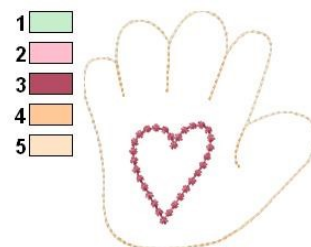

**Name:** Hand & Heart Outline Machine  
Embroidery Design

**SKU:** HS01-HSE690\_5

**Brand:** HeartStrings Embroidery

**Unique Colors:** 13 (5 color Stops)

## Unique Colors

	<b>Color Name (Color Code)</b>	<b>Manufacturer - Type</b>
	Super White (1001) [No Color Selected]	madeira - rayon
	Dusty Lilac (1263) [No Color Selected]	madeira - rayon
	Crocus (286)	Exquisite - Polyester 1000m

# Complete Color Sequence

#		Color Name (Color Code)	Manufacturer - Type
1		Super White (1001) [No Color Selected]	madeira - rayon
2		Super White (1001) [No Color Selected]	madeira - rayon
3		Crocus (286)	Exquisite - Polyester 1000m