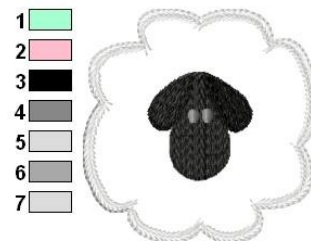

Name: Sheep Applique Machine Embroidery Design

SKU: HS01-HSE690_4

Brand: HeartStrings Embroidery

Unique Colors: 13 (7 color Stops)

Unique Colors

	Color Name (Color Code)	Manufacturer - Type
	Super White (1001) [No Color Selected]	madeira - rayon
	Dusty Lilac (1263) [No Color Selected]	madeira - rayon
	Crocus (286)	Exquisite - Polyester 1000m

Complete Color Sequence

#		Color Name (Color Code)	Manufacturer - Type
1		Super White (1001) [No Color Selected]	madeira - rayon
2		Super White (1001) [No Color Selected]	madeira - rayon
3		Crocus (286)	Exquisite - Polyester 1000m