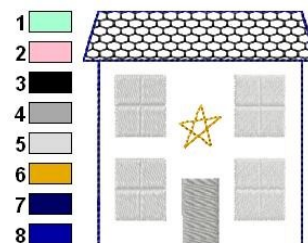

**Name:** Country House Outline Machine Embroidery Design

**SKU:** HS01-HSE690\_3

**Brand:** HeartStrings Embroidery

**Unique Colors:** 13 (8 color Stops)

## Unique Colors

	<b>Color Name (Color Code)</b>	<b>Manufacturer - Type</b>
	Super White (1001) [No Color Selected]	madeira - rayon
	Dusty Lilac (1263) [No Color Selected]	madeira - rayon
	Crocus (286)	Exquisite - Polyester 1000m

# Complete Color Sequence

#		Color Name (Color Code)	Manufacturer - Type
1		Super White (1001) [No Color Selected]	madeira - rayon
2		Super White (1001) [No Color Selected]	madeira - rayon
3		Crocus (286)	Exquisite - Polyester 1000m