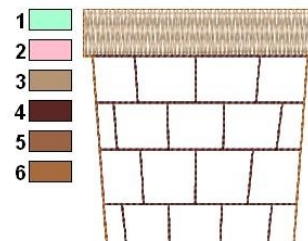

**Name:** Chimney Outline Machine Embroidery Design

**SKU:** HS01-HSE690\_12

**Brand:** HeartStrings Embroidery

**Unique Colors:** 13 (6 color Stops)

## Unique Colors

	<b>Color Name (Color Code)</b>	<b>Manufacturer - Type</b>
	Super White (1001) [No Color Selected]	madeira - rayon
	Dusty Lilac (1263) [No Color Selected]	madeira - rayon
	Crocus (286)	Exquisite - Polyester 1000m

# Complete Color Sequence

#		Color Name (Color Code)	Manufacturer - Type
1		Super White (1001) [No Color Selected]	madeira - rayon
2		Super White (1001) [No Color Selected]	madeira - rayon
3		Crocus (286)	Exquisite - Polyester 1000m