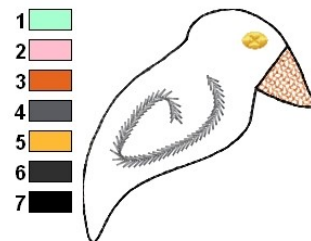

Name: Crow Outline Machine Embroidery Design

SKU: HS01-HSE690_1

Brand: HeartStrings Embroidery

Unique Colors: 13 (7 color Stops)

Unique Colors

	Color Name (Color Code)	Manufacturer - Type
	Super White (1001) [No Color Selected]	madeira - rayon
	Dusty Lilac (1263) [No Color Selected]	madeira - rayon
	Crocus (286)	Exquisite - Polyester 1000m

Complete Color Sequence

#		Color Name (Color Code)	Manufacturer - Type
1		Super White (1001) [No Color Selected]	madeira - rayon
2		Super White (1001) [No Color Selected]	madeira - rayon
3		Crocus (286)	Exquisite - Polyester 1000m