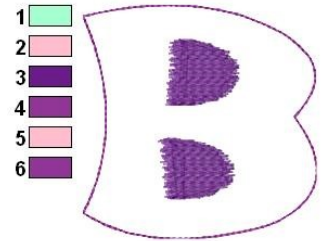

Name: Halloween Letter B

SKU: HS01-HSE675_8

Brand: HeartStrings Embroidery

Unique Colors: 13 (6 color Stops)

Unique Colors

| | Color Name (Color Code) | Manufacturer - Type |
|--|--|-----------------------------|
| | Super White (1001) [No Color Selected] | madeira - rayon |
| | Dusty Lilac (1263) [No Color Selected] | madeira - rayon |
| | Crocus (286) | Exquisite - Polyester 1000m |

Complete Color Sequence

| # | | Color Name (Color Code) | Manufacturer - Type |
|---|---|--|--------------------------------|
| 1 |  | Super White (1001) [No Color Selected] | madeira - rayon |
| 2 |  | Super White (1001) [No Color Selected] | madeira - rayon |
| 3 |  | Crocus (286) | Exquisite - Polyester 1000m |