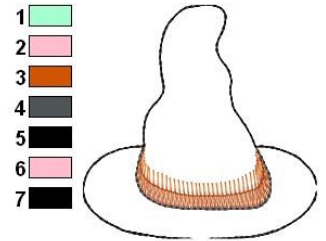

**Name:** Witches Hat Outline

**SKU:** HS01-HSE675\_7

**Brand:** HeartStrings Embroidery

**Unique Colors:** 13 (7 color Stops)

## Unique Colors

	<b>Color Name (Color Code)</b>	<b>Manufacturer - Type</b>
	Super White (1001) [No Color Selected]	madeira - rayon
	Dusty Lilac (1263) [No Color Selected]	madeira - rayon
	Crocus (286)	Exquisite - Polyester 1000m

# Complete Color Sequence

#		Color Name (Color Code)	Manufacturer - Type
1		Super White (1001) [No Color Selected]	madeira - rayon
2		Super White (1001) [No Color Selected]	madeira - rayon
3		Crocus (286)	Exquisite - Polyester 1000m