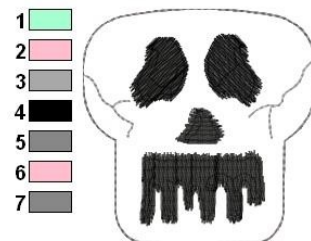

**Name:** Skeleton Head Outline

**SKU:** HS01-HSE675\_6

**Brand:** HeartStrings Embroidery

**Unique Colors:** 13 (7 color Stops)

## Unique Colors

	<b>Color Name (Color Code)</b>	<b>Manufacturer - Type</b>
	Super White (1001) [No Color Selected]	madeira - rayon
	Dusty Lilac (1263) [No Color Selected]	madeira - rayon
	Crocus (286)	Exquisite - Polyester 1000m

# Complete Color Sequence

#		Color Name (Color Code)	Manufacturer - Type
1		Super White (1001) [No Color Selected]	madeira - rayon
2		Super White (1001) [No Color Selected]	madeira - rayon
3		Crocus (286)	Exquisite - Polyester 1000m