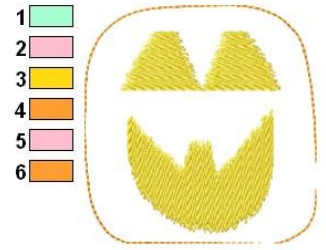

Name: Halloween Pumpkin Face

SKU: HS01-HSE675_5

Brand: HeartStrings Embroidery

Unique Colors: 13 (6 color Stops)

Unique Colors

	Color Name (Color Code)	Manufacturer - Type
	Super White (1001) [No Color Selected]	madeira - rayon
	Dusty Lilac (1263) [No Color Selected]	madeira - rayon
	Crocus (286)	Exquisite - Polyester 1000m

Complete Color Sequence

#		Color Name (Color Code)	Manufacturer - Type
1		Super White (1001) [No Color Selected]	madeira - rayon
2		Super White (1001) [No Color Selected]	madeira - rayon
3		Crocus (286)	Exquisite - Polyester 1000m