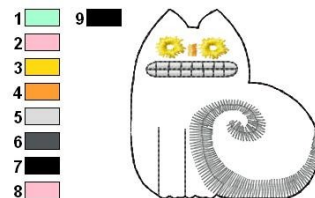

Name: Halloween Cat Outline

SKU: HS01-HSE675_2

Brand: HeartStrings Embroidery

Unique Colors: 13 (9 color Stops)

Unique Colors

	Color Name (Color Code)	Manufacturer - Type
	Super White (1001) [No Color Selected]	madeira - rayon
	Dusty Lilac (1263) [No Color Selected]	madeira - rayon
	Crocus (286)	Exquisite - Polyester 1000m

Complete Color Sequence

#		Color Name (Color Code)	Manufacturer - Type
1		Super White (1001) [No Color Selected]	madeira - rayon
2		Super White (1001) [No Color Selected]	madeira - rayon
3		Crocus (286)	Exquisite - Polyester 1000m