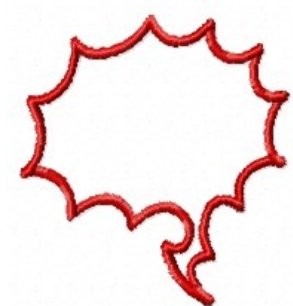

**Name:** Spikey Conversation Bubble Machine  
Embroidery Design

**SKU:** HS01-HSE66\_30

**Brand:** HeartStrings Embroidery

**Unique Colors:** 13 (1 color Stops)

## Unique Colors

	<b>Color Name (Color Code)</b>	<b>Manufacturer - Type</b>
	Super White (1001) [No Color Selected]	madeira - rayon
	Dusty Lilac (1263) [No Color Selected]	madeira - rayon
	Crocus (286)	Exquisite - Polyester 1000m