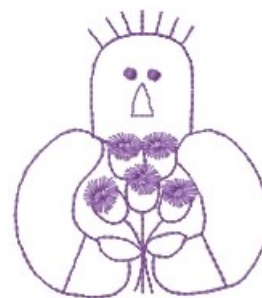

Name: Vintage Country Character Machine
Embroidery Design

SKU: HS01-HSE667_1

Brand: HeartStrings Embroidery

Unique Colors: 13 (1 color Stops)

Unique Colors

	Color Name (Color Code)	Manufacturer - Type
	Super White (1001) [No Color Selected]	madeira - rayon
	Dusty Lilac (1263) [No Color Selected]	madeira - rayon
	Crocus (286)	Exquisite - Polyester 1000m

Complete Color Sequence

#		Color Name (Color Code)	Manufacturer - Type
1		Super White (1001) [No Color Selected]	madeira - rayon
2		Super White (1001) [No Color Selected]	madeira - rayon
3		Crocus (286)	Exquisite - Polyester 1000m