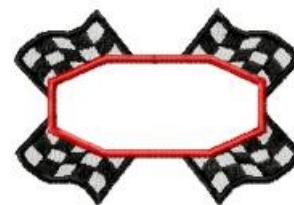

Name: Racing Outline Frame Machine
Embroidery Design

SKU: HS01-HSE635_6

Brand: HeartStrings Embroidery

Unique Colors: 13 (3 color Stops)

Unique Colors

	Color Name (Color Code)	Manufacturer - Type
	Super White (1001) [No Color Selected]	madeira - rayon
	Dusty Lilac (1263) [No Color Selected]	madeira - rayon
	Crocus (286)	Exquisite - Polyester 1000m

Complete Color Sequence

#		Color Name (Color Code)	Manufacturer - Type
1		Super White (1001) [No Color Selected]	madeira - rayon
2		Super White (1001) [No Color Selected]	madeira - rayon
3		Crocus (286)	Exquisite - Polyester 1000m