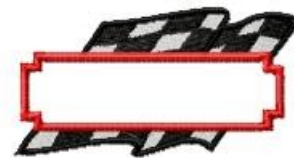

Name: Racing Banner Machine Embroidery Design

SKU: HS01-HSE635_2

Brand: HeartStrings Embroidery

Unique Colors: 13 (3 color Stops)

Unique Colors

	Color Name (Color Code)	Manufacturer - Type
	Super White (1001) [No Color Selected]	madeira - rayon
	Dusty Lilac (1263) [No Color Selected]	madeira - rayon
	Crocus (286)	Exquisite - Polyester 1000m

Complete Color Sequence

#		Color Name (Color Code)	Manufacturer - Type
1		Super White (1001) [No Color Selected]	madeira - rayon
2		Super White (1001) [No Color Selected]	madeira - rayon
3		Crocus (286)	Exquisite - Polyester 1000m