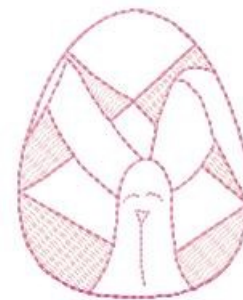

**Name:** Patchwork Easter Egg Outline Machine Embroidery Design

**SKU:** HS01-HSE632\_6

**Brand:** HeartStrings Embroidery

**Unique Colors:** 13 (6 color Stops)