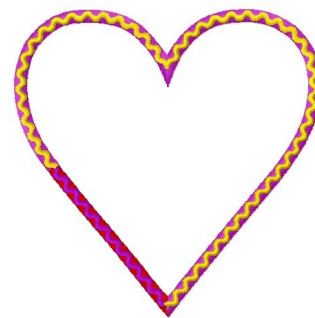

Name: Decorative Heart Outline Machine Embroidery Design

SKU: HS01-HSE607_9

Brand: HeartStrings Embroidery

Unique Colors: 13 (8 color Stops)

Unique Colors

	Color Name (Color Code)	Manufacturer - Type
	Super White (1001) [No Color Selected]	madeira - rayon
	Dusty Lilac (1263) [No Color Selected]	madeira - rayon
	Crocus (286)	Exquisite - Polyester 1000m

Complete Color Sequence

#		Color Name (Color Code)	Manufacturer - Type
1		Super White (1001) [No Color Selected]	madeira - rayon
2		Super White (1001) [No Color Selected]	madeira - rayon
3		Crocus (286)	Exquisite - Polyester 1000m