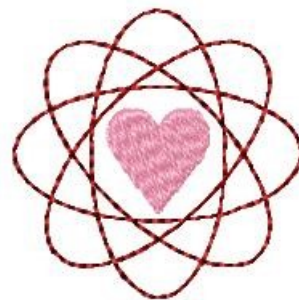

Name: Valentines Day Decoration Machine
Embroidery Design

SKU: HS01-HSE603_46

Brand: HeartStrings Embroidery

Unique Colors: 13 (2 color Stops)

Unique Colors

	Color Name (Color Code)	Manufacturer - Type
	Super White (1001) [No Color Selected]	madeira - rayon
	Dusty Lilac (1263) [No Color Selected]	madeira - rayon
	Crocus (286)	Exquisite - Polyester 1000m