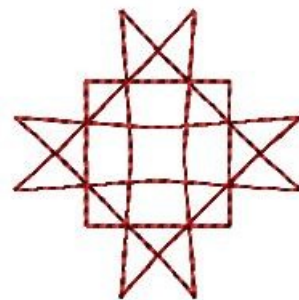

Name: Simple Redwork Spirograph Machine Embroidery Design

SKU: HS01-HSE603_38

Brand: HeartStrings Embroidery

Unique Colors: 13 (1 color Stops)

Unique Colors

	Color Name (Color Code)	Manufacturer - Type
	Super White (1001) [No Color Selected]	madeira - rayon
	Dusty Lilac (1263) [No Color Selected]	madeira - rayon
	Crocus (286)	Exquisite - Polyester 1000m

Complete Color Sequence

#		Color Name (Color Code)	Manufacturer - Type
1		Super White (1001) [No Color Selected]	madeira - rayon
2		Super White (1001) [No Color Selected]	madeira - rayon
3		Crocus (286)	Exquisite - Polyester 1000m