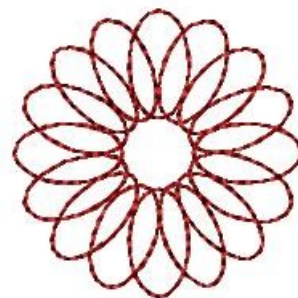

Name: Floral Spirograph Redwork Machine
Embroidery Design

SKU: HS01-HSE603_2

Brand: HeartStrings Embroidery

Unique Colors: 13 (1 color Stops)

Unique Colors

	Color Name (Color Code)	Manufacturer - Type
	Super White (1001) [No Color Selected]	madeira - rayon
	Dusty Lilac (1263) [No Color Selected]	madeira - rayon
	Crocus (286)	Exquisite - Polyester 1000m

Complete Color Sequence

#		Color Name (Color Code)	Manufacturer - Type
1		Super White (1001) [No Color Selected]	madeira - rayon
2		Super White (1001) [No Color Selected]	madeira - rayon
3		Crocus (286)	Exquisite - Polyester 1000m