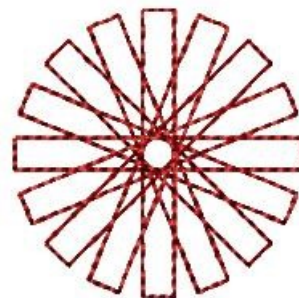

Name: Circular Spirograph Redwork Machine Embroidery Design

SKU: HS01-HSE603_13

Brand: HeartStrings Embroidery

Unique Colors: 13 (1 color Stops)

Unique Colors

	Color Name (Color Code)	Manufacturer - Type
	Super White (1001) [No Color Selected]	madeira - rayon
	Dusty Lilac (1263) [No Color Selected]	madeira - rayon
	Crocus (286)	Exquisite - Polyester 1000m

Complete Color Sequence

#		Color Name (Color Code)	Manufacturer - Type
1		Super White (1001) [No Color Selected]	madeira - rayon
2		Super White (1001) [No Color Selected]	madeira - rayon
3		Crocus (286)	Exquisite - Polyester 1000m