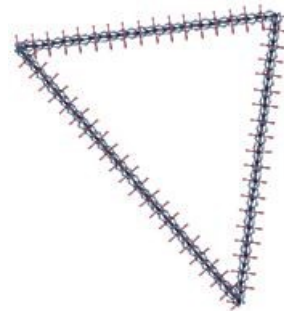

Name: Country Triangle Outline Machine Embroidery Design

SKU: HS01-HSE547_7

Brand: HeartStrings Embroidery

Unique Colors: 13 (5 color Stops)

Unique Colors

	Color Name (Color Code)	Manufacturer - Type
	Super White (1001) [No Color Selected]	madeira - rayon
	Dusty Lilac (1263) [No Color Selected]	madeira - rayon
	Crocus (286)	Exquisite - Polyester 1000m

Complete Color Sequence

#		Color Name (Color Code)	Manufacturer - Type
1		Super White (1001) [No Color Selected]	madeira - rayon
2		Super White (1001) [No Color Selected]	madeira - rayon
3		Crocus (286)	Exquisite - Polyester 1000m