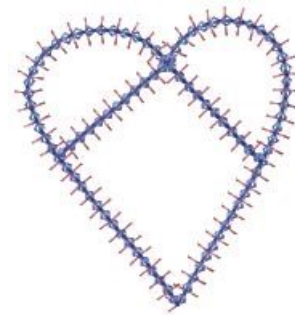

Name: Stitched Heart Machine Embroidery Design

SKU: HS01-HSE547_21

Brand: HeartStrings Embroidery

Unique Colors: 13 (6 color Stops)

Unique Colors

	Color Name (Color Code)	Manufacturer - Type
	Super White (1001) [No Color Selected]	madeira - rayon
	Dusty Lilac (1263) [No Color Selected]	madeira - rayon
	Crocus (286)	Exquisite - Polyester 1000m

Complete Color Sequence

#		Color Name (Color Code)	Manufacturer - Type
1		Super White (1001) [No Color Selected]	madeira - rayon
2		Super White (1001) [No Color Selected]	madeira - rayon
3		Crocus (286)	Exquisite - Polyester 1000m