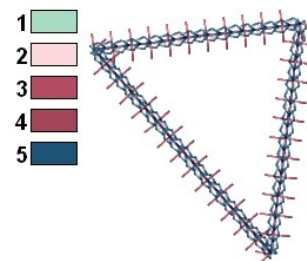

Name: Stitched Triangle Outline Machine Embroidery Design

SKU: HS01-HSE547_20

Brand: HeartStrings Embroidery

Unique Colors: 13 (5 color Stops)

Unique Colors

	Color Name (Color Code)	Manufacturer - Type
	Super White (1001) [No Color Selected]	madeira - rayon
	Dusty Lilac (1263) [No Color Selected]	madeira - rayon
	Crocus (286)	Exquisite - Polyester 1000m

Complete Color Sequence

#		Color Name (Color Code)	Manufacturer - Type
1		Super White (1001) [No Color Selected]	madeira - rayon
2		Super White (1001) [No Color Selected]	madeira - rayon
3		Crocus (286)	Exquisite - Polyester 1000m