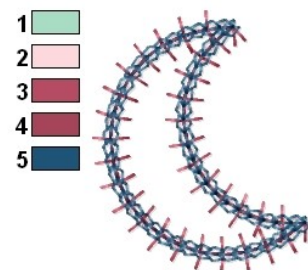

Name: Stitched Moon Outline Machine Embroidery Design

SKU: HS01-HSE547_19

Brand: HeartStrings Embroidery

Unique Colors: 13 (5 color Stops)

Unique Colors

	Color Name (Color Code)	Manufacturer - Type
	Super White (1001) [No Color Selected]	madeira - rayon
	Dusty Lilac (1263) [No Color Selected]	madeira - rayon
	Crocus (286)	Exquisite - Polyester 1000m

Complete Color Sequence

#		Color Name (Color Code)	Manufacturer - Type
1		Super White (1001) [No Color Selected]	madeira - rayon
2		Super White (1001) [No Color Selected]	madeira - rayon
3		Crocus (286)	Exquisite - Polyester 1000m