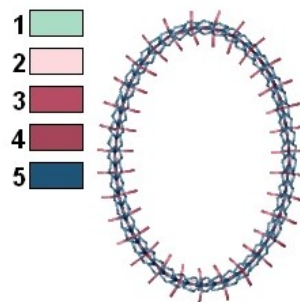

Name: Stitched Oval Outline Machine Embroidery Design

SKU: HS01-HSE547_18

Brand: HeartStrings Embroidery

Unique Colors: 13 (5 color Stops)

Unique Colors

	Color Name (Color Code)	Manufacturer - Type
	Super White (1001) [No Color Selected]	madeira - rayon
	Dusty Lilac (1263) [No Color Selected]	madeira - rayon
	Crocus (286)	Exquisite - Polyester 1000m

Complete Color Sequence

#		Color Name (Color Code)	Manufacturer - Type
1		Super White (1001) [No Color Selected]	madeira - rayon
2		Super White (1001) [No Color Selected]	madeira - rayon
3		Crocus (286)	Exquisite - Polyester 1000m