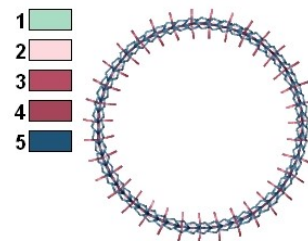

**Name:** Stitched Circle Outline Machine Embroidery Design

**SKU:** HS01-HSE547\_17

**Brand:** HeartStrings Embroidery

**Unique Colors:** 13 (5 color Stops)

## Unique Colors

	<b>Color Name (Color Code)</b>	<b>Manufacturer - Type</b>
	Super White (1001) [No Color Selected]	madeira - rayon
	Dusty Lilac (1263) [No Color Selected]	madeira - rayon
	Crocus (286)	Exquisite - Polyester 1000m

# Complete Color Sequence

#		Color Name (Color Code)	Manufacturer - Type
1		Super White (1001) [No Color Selected]	madeira - rayon
2		Super White (1001) [No Color Selected]	madeira - rayon
3		Crocus (286)	Exquisite - Polyester 1000m