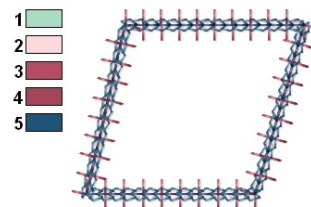

Name: Stitched Square Outline Machine Embroidery Design

SKU: HS01-HSE547_15

Brand: HeartStrings Embroidery

Unique Colors: 13 (5 color Stops)

Unique Colors

	Color Name (Color Code)	Manufacturer - Type
	Super White (1001) [No Color Selected]	madeira - rayon
	Dusty Lilac (1263) [No Color Selected]	madeira - rayon
	Crocus (286)	Exquisite - Polyester 1000m

Complete Color Sequence

#		Color Name (Color Code)	Manufacturer - Type
1		Super White (1001) [No Color Selected]	madeira - rayon
2		Super White (1001) [No Color Selected]	madeira - rayon
3		Crocus (286)	Exquisite - Polyester 1000m