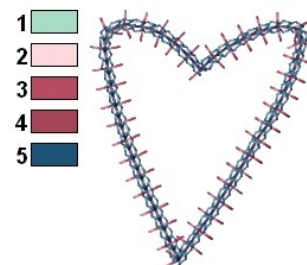

**Name:** Stitched Heart Machine Embroidery Design

**SKU:** HS01-HSE547\_14

**Brand:** HeartStrings Embroidery

**Unique Colors:** 13 (5 color Stops)

## Unique Colors

	<b>Color Name (Color Code)</b>	<b>Manufacturer - Type</b>
	Super White (1001) [No Color Selected]	madeira - rayon
	Dusty Lilac (1263) [No Color Selected]	madeira - rayon
	Crocus (286)	Exquisite - Polyester 1000m

# Complete Color Sequence

#		Color Name (Color Code)	Manufacturer - Type
1		Super White (1001) [No Color Selected]	madeira - rayon
2		Super White (1001) [No Color Selected]	madeira - rayon
3		Crocus (286)	Exquisite - Polyester 1000m