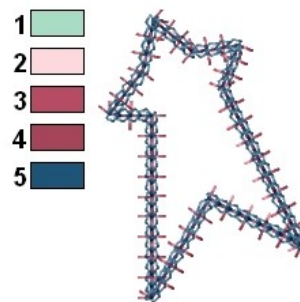

Name: Wonky Stitched Star Outline Machine Embroidery Design

SKU: HS01-HSE547_13

Brand: HeartStrings Embroidery

Unique Colors: 13 (5 color Stops)

Unique Colors

	Color Name (Color Code)	Manufacturer - Type
	Super White (1001) [No Color Selected]	madeira - rayon
	Dusty Lilac (1263) [No Color Selected]	madeira - rayon
	Crocus (286)	Exquisite - Polyester 1000m

Complete Color Sequence

#		Color Name (Color Code)	Manufacturer - Type
1		Super White (1001) [No Color Selected]	madeira - rayon
2		Super White (1001) [No Color Selected]	madeira - rayon
3		Crocus (286)	Exquisite - Polyester 1000m