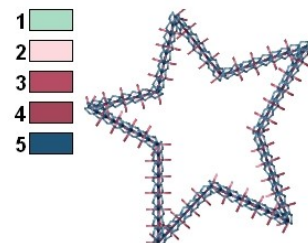

Name: Stitched Country Star Outline Machine Embroidery Design

SKU: HS01-HSE547_12

Brand: HeartStrings Embroidery

Unique Colors: 13 (5 color Stops)

Unique Colors

	Color Name (Color Code)	Manufacturer - Type
	Super White (1001) [No Color Selected]	madeira - rayon
	Dusty Lilac (1263) [No Color Selected]	madeira - rayon
	Crocus (286)	Exquisite - Polyester 1000m

Complete Color Sequence

#		Color Name (Color Code)	Manufacturer - Type
1		Super White (1001) [No Color Selected]	madeira - rayon
2		Super White (1001) [No Color Selected]	madeira - rayon
3		Crocus (286)	Exquisite - Polyester 1000m