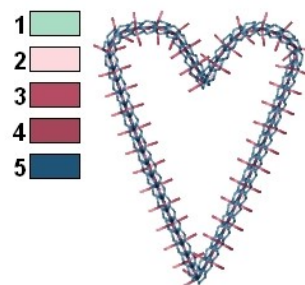

Name: Stitched Thin Heart Outline Machine Embroidery Design

SKU: HS01-HSE547_11

Brand: HeartStrings Embroidery

Unique Colors: 13 (5 color Stops)

Unique Colors

	Color Name (Color Code)	Manufacturer - Type
	Super White (1001) [No Color Selected]	madeira - rayon
	Dusty Lilac (1263) [No Color Selected]	madeira - rayon
	Crocus (286)	Exquisite - Polyester 1000m

Complete Color Sequence

#		Color Name (Color Code)	Manufacturer - Type
1		Super White (1001) [No Color Selected]	madeira - rayon
2		Super White (1001) [No Color Selected]	madeira - rayon
3		Crocus (286)	Exquisite - Polyester 1000m