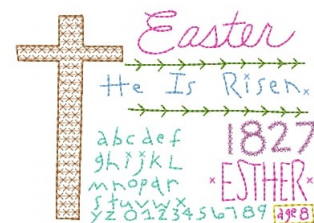

Name: Easter Sampler Machine Embroidery Design

SKU: HS01-HSE3205

Brand: HeartStrings Embroidery

Unique Colors: 13 (8 color Stops)

Unique Colors

	Color Name (Color Code)	Manufacturer - Type
	Super White (1001) [No Color Selected]	madeira - rayon
	Dusty Lilac (1263) [No Color Selected]	madeira - rayon
	Crocus (286)	Exquisite - Polyester 1000m