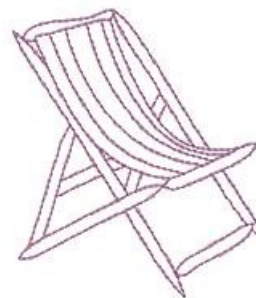

Name: Beach Chair Outline

SKU: HS01-HSE3196_4

Brand: HeartStrings Embroidery

Unique Colors: 13 (1 color Stops)

Unique Colors

	Color Name (Color Code)	Manufacturer - Type
	Super White (1001) [No Color Selected]	madeira - rayon
	Dusty Lilac (1263) [No Color Selected]	madeira - rayon
	Crocus (286)	Exquisite - Polyester 1000m