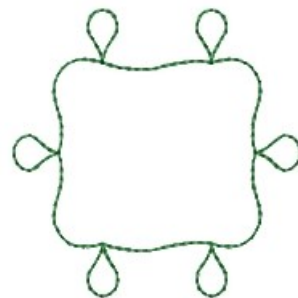

Name: Loop Square Machine Embroidery Design

SKU: HS01-HSE2762_9

Brand: HeartStrings Embroidery

Unique Colors: 13 (1 color Stops)

Unique Colors

	Color Name (Color Code)	Manufacturer - Type
	Super White (1001) [No Color Selected]	madeira - rayon
	Dusty Lilac (1263) [No Color Selected]	madeira - rayon
	Crocus (286)	Exquisite - Polyester 1000m

Complete Color Sequence

#		Color Name (Color Code)	Manufacturer - Type
1		Super White (1001) [No Color Selected]	madeira - rayon
2		Super White (1001) [No Color Selected]	madeira - rayon
3		Crocus (286)	Exquisite - Polyester 1000m