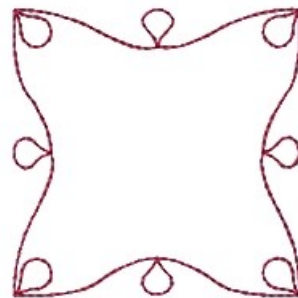

Name: Outline Decoration Machine Embroidery Design

SKU: HS01-HSE2762_7

Brand: HeartStrings Embroidery

Unique Colors: 13 (1 color Stops)

Unique Colors

	Color Name (Color Code)	Manufacturer - Type
	Super White (1001) [No Color Selected]	madeira - rayon
	Dusty Lilac (1263) [No Color Selected]	madeira - rayon
	Crocus (286)	Exquisite - Polyester 1000m

Complete Color Sequence

#		Color Name (Color Code)	Manufacturer - Type
1		Super White (1001) [No Color Selected]	madeira - rayon
2		Super White (1001) [No Color Selected]	madeira - rayon
3		Crocus (286)	Exquisite - Polyester 1000m