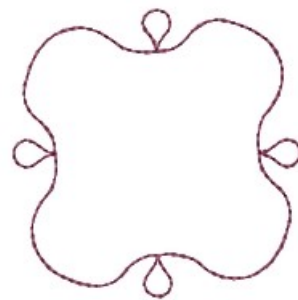

Name: Decorative Outline Machine Embroidery Design

SKU: HS01-HSE2762_6

Brand: HeartStrings Embroidery

Unique Colors: 13 (1 color Stops)

Unique Colors

	Color Name (Color Code)	Manufacturer - Type
	Super White (1001) [No Color Selected]	madeira - rayon
	Dusty Lilac (1263) [No Color Selected]	madeira - rayon
	Crocus (286)	Exquisite - Polyester 1000m

Complete Color Sequence

#		Color Name (Color Code)	Manufacturer - Type
1		Super White (1001) [No Color Selected]	madeira - rayon
2		Super White (1001) [No Color Selected]	madeira - rayon
3		Crocus (286)	Exquisite - Polyester 1000m