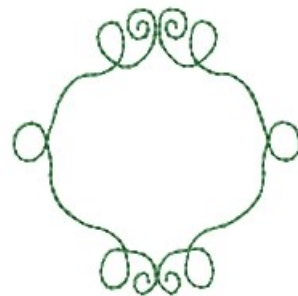

Name: Embellishment Outline Machine
Embroidery Design

SKU: HS01-HSE2762_2

Brand: HeartStrings Embroidery

Unique Colors: 13 (1 color Stops)

Unique Colors

	Color Name (Color Code)	Manufacturer - Type
	Super White (1001) [No Color Selected]	madeira - rayon
	Dusty Lilac (1263) [No Color Selected]	madeira - rayon
	Crocus (286)	Exquisite - Polyester 1000m

Complete Color Sequence

#		Color Name (Color Code)	Manufacturer - Type
1		Super White (1001) [No Color Selected]	madeira - rayon
2		Super White (1001) [No Color Selected]	madeira - rayon
3		Crocus (286)	Exquisite - Polyester 1000m