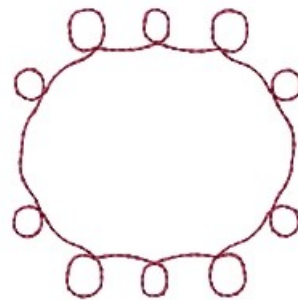

Name: Circle Outline Machine Embroidery Design

SKU: HS01-HSE2762_14

Brand: HeartStrings Embroidery

Unique Colors: 13 (1 color Stops)

Unique Colors

	Color Name (Color Code)	Manufacturer - Type
	Super White (1001) [No Color Selected]	madeira - rayon
	Dusty Lilac (1263) [No Color Selected]	madeira - rayon
	Crocus (286)	Exquisite - Polyester 1000m

Complete Color Sequence

#		Color Name (Color Code)	Manufacturer - Type
1		Super White (1001) [No Color Selected]	madeira - rayon
2		Super White (1001) [No Color Selected]	madeira - rayon
3		Crocus (286)	Exquisite - Polyester 1000m