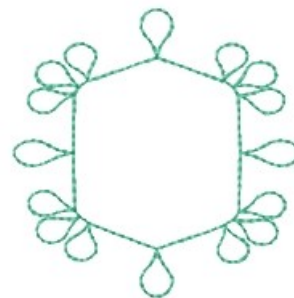

Name: Hexagon Outline Machine Embroidery Design

SKU: HS01-HSE2762_11

Brand: HeartStrings Embroidery

Unique Colors: 13 (1 color Stops)

Unique Colors

	Color Name (Color Code)	Manufacturer - Type
	Super White (1001) [No Color Selected]	madeira - rayon
	Dusty Lilac (1263) [No Color Selected]	madeira - rayon
	Crocus (286)	Exquisite - Polyester 1000m

Complete Color Sequence

#		Color Name (Color Code)	Manufacturer - Type
1		Super White (1001) [No Color Selected]	madeira - rayon
2		Super White (1001) [No Color Selected]	madeira - rayon
3		Crocus (286)	Exquisite - Polyester 1000m