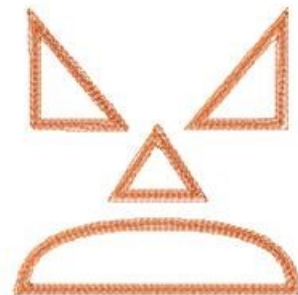

Name: Jack-O-Lantern Face Machine
Embroidery Design

SKU: HS01-HSE2743_7

Brand: HeartStrings Embroidery

Unique Colors: 13 (3 color Stops)

Unique Colors

	Color Name (Color Code)	Manufacturer - Type
	Super White (1001) [No Color Selected]	madeira - rayon
	Dusty Lilac (1263) [No Color Selected]	madeira - rayon
	Crocus (286)	Exquisite - Polyester 1000m

Complete Color Sequence

#		Color Name (Color Code)	Manufacturer - Type
1		Super White (1001) [No Color Selected]	madeira - rayon
2		Super White (1001) [No Color Selected]	madeira - rayon
3		Crocus (286)	Exquisite - Polyester 1000m