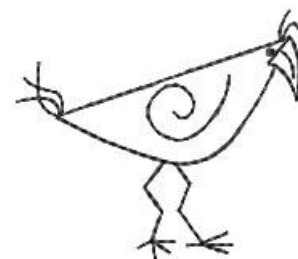

Name: Outline Crow Machine Embroidery Design

SKU: HS01-HSE2690_2

Brand: HeartStrings Embroidery

Unique Colors: 13 (1 color Stops)

Unique Colors

	Color Name (Color Code)	Manufacturer - Type
	Super White (1001) [No Color Selected]	madeira - rayon
	Dusty Lilac (1263) [No Color Selected]	madeira - rayon
	Crocus (286)	Exquisite - Polyester 1000m