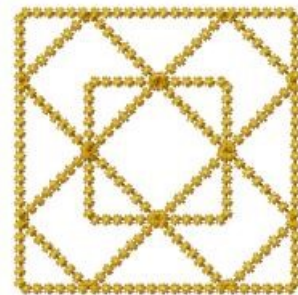

Name: Quilt Outline Block Machine Embroidery Design

SKU: HS01-HSE2537_5

Brand: HeartStrings Embroidery

Unique Colors: 13 (1 color Stops)

Unique Colors

	Color Name (Color Code)	Manufacturer - Type
	Super White (1001) [No Color Selected]	madeira - rayon
	Dusty Lilac (1263) [No Color Selected]	madeira - rayon
	Crocus (286)	Exquisite - Polyester 1000m

Complete Color Sequence

#		Color Name (Color Code)	Manufacturer - Type
1		Super White (1001) [No Color Selected]	madeira - rayon
2		Super White (1001) [No Color Selected]	madeira - rayon
3		Crocus (286)	Exquisite - Polyester 1000m