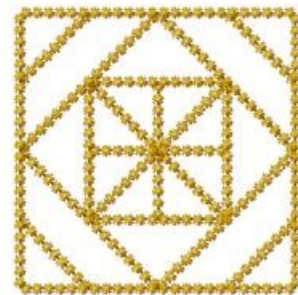

**Name:** Block Square Machine Embroidery Design

**SKU:** HS01-HSE2537\_4

**Brand:** HeartStrings Embroidery

**Unique Colors:** 13 (1 color Stops)

## Unique Colors

	<b>Color Name (Color Code)</b>	<b>Manufacturer - Type</b>
	Super White (1001) [No Color Selected]	madeira - rayon
	Dusty Lilac (1263) [No Color Selected]	madeira - rayon
	Crocus (286)	Exquisite - Polyester 1000m

# Complete Color Sequence

#		Color Name (Color Code)	Manufacturer - Type
1		Super White (1001) [No Color Selected]	madeira - rayon
2		Super White (1001) [No Color Selected]	madeira - rayon
3		Crocus (286)	Exquisite - Polyester 1000m