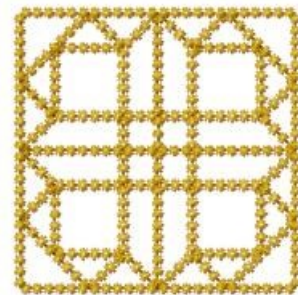

Name: Outline Square Machine Embroidery Design

SKU: HS01-HSE2537_35

Brand: HeartStrings Embroidery

Unique Colors: 13 (1 color Stops)

Unique Colors

	Color Name (Color Code)	Manufacturer - Type
	Super White (1001) [No Color Selected]	madeira - rayon
	Dusty Lilac (1263) [No Color Selected]	madeira - rayon
	Crocus (286)	Exquisite - Polyester 1000m

Complete Color Sequence

#		Color Name (Color Code)	Manufacturer - Type
1		Super White (1001) [No Color Selected]	madeira - rayon
2		Super White (1001) [No Color Selected]	madeira - rayon
3		Crocus (286)	Exquisite - Polyester 1000m