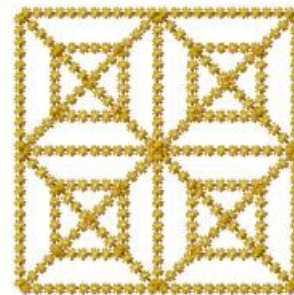

Name: Quilt Square Block Machine Embroidery Design

SKU: HS01-HSE2537_33

Brand: HeartStrings Embroidery

Unique Colors: 13 (1 color Stops)

Unique Colors

	Color Name (Color Code)	Manufacturer - Type
	Super White (1001) [No Color Selected]	madeira - rayon
	Dusty Lilac (1263) [No Color Selected]	madeira - rayon
	Crocus (286)	Exquisite - Polyester 1000m

Complete Color Sequence

#		Color Name (Color Code)	Manufacturer - Type
1		Super White (1001) [No Color Selected]	madeira - rayon
2		Super White (1001) [No Color Selected]	madeira - rayon
3		Crocus (286)	Exquisite - Polyester 1000m